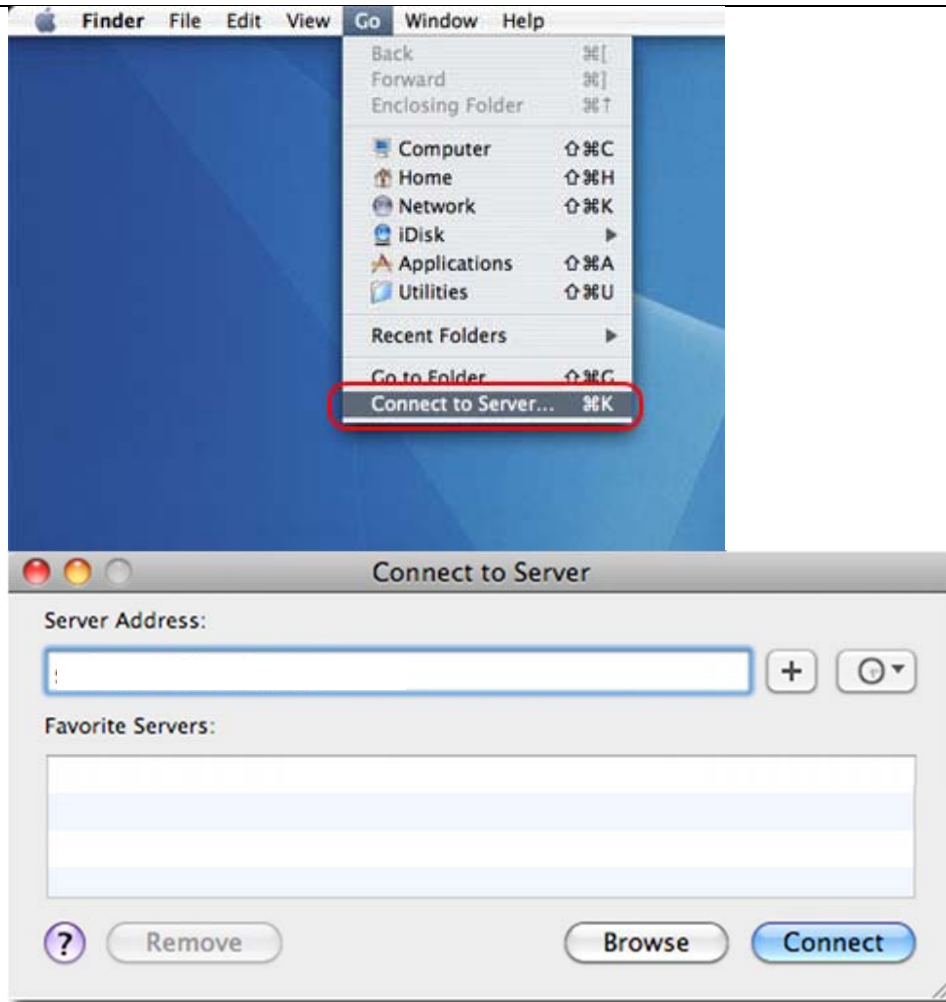

2

a. Setup PulseSecure profile as follow:

1. Click on "+"
2. (Type) Name: "NUS"
3. (Type) Server URL: "https://webvpn.nus.edu.sg"
4. Click "Save"

b. Login PulseSecure using NUS ID, password and 2FA

3

1. Go to "Go"
2. Click on **Connect to Server**
3. At the Server Address field, copy and paste **"sbm://172.18.213.214/Centre for International Law"**
4. Click Connect
5. Connect as "Registered User"
6. Enter your Synology ID and password
7. Click **Connect**

Enter your name and password for the server
"192.168.1.1".

Connect as: Guest
 Registered User

Name:

Password:

Remember this password in my keychain

Cancel

Connect