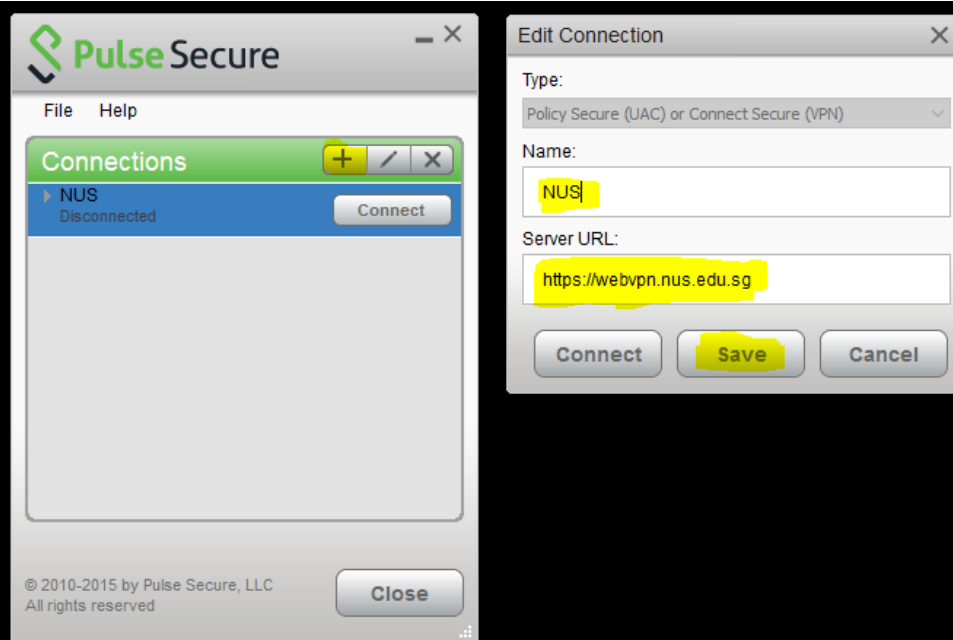

2

a. Setup PulseSecure profile as follow:

1. Click on "+"
2. (Type) Name: "NUS"
3. (Type) Server URL: "https://webvpn.nus.edu.sg"
4. Click "Save"

b. Login PulseSecure using NUS ID, password and 2FA

3

1. Go to "Go"
2. Click on **Connect to Server**
3. At the Server Address field, copy and paste **"sbm://172.18.213.214/Centre for International Law"**
4. Click Connect
5. Connect as "Registered User"
6. Enter your Synology ID and password
7. Click **Connect**